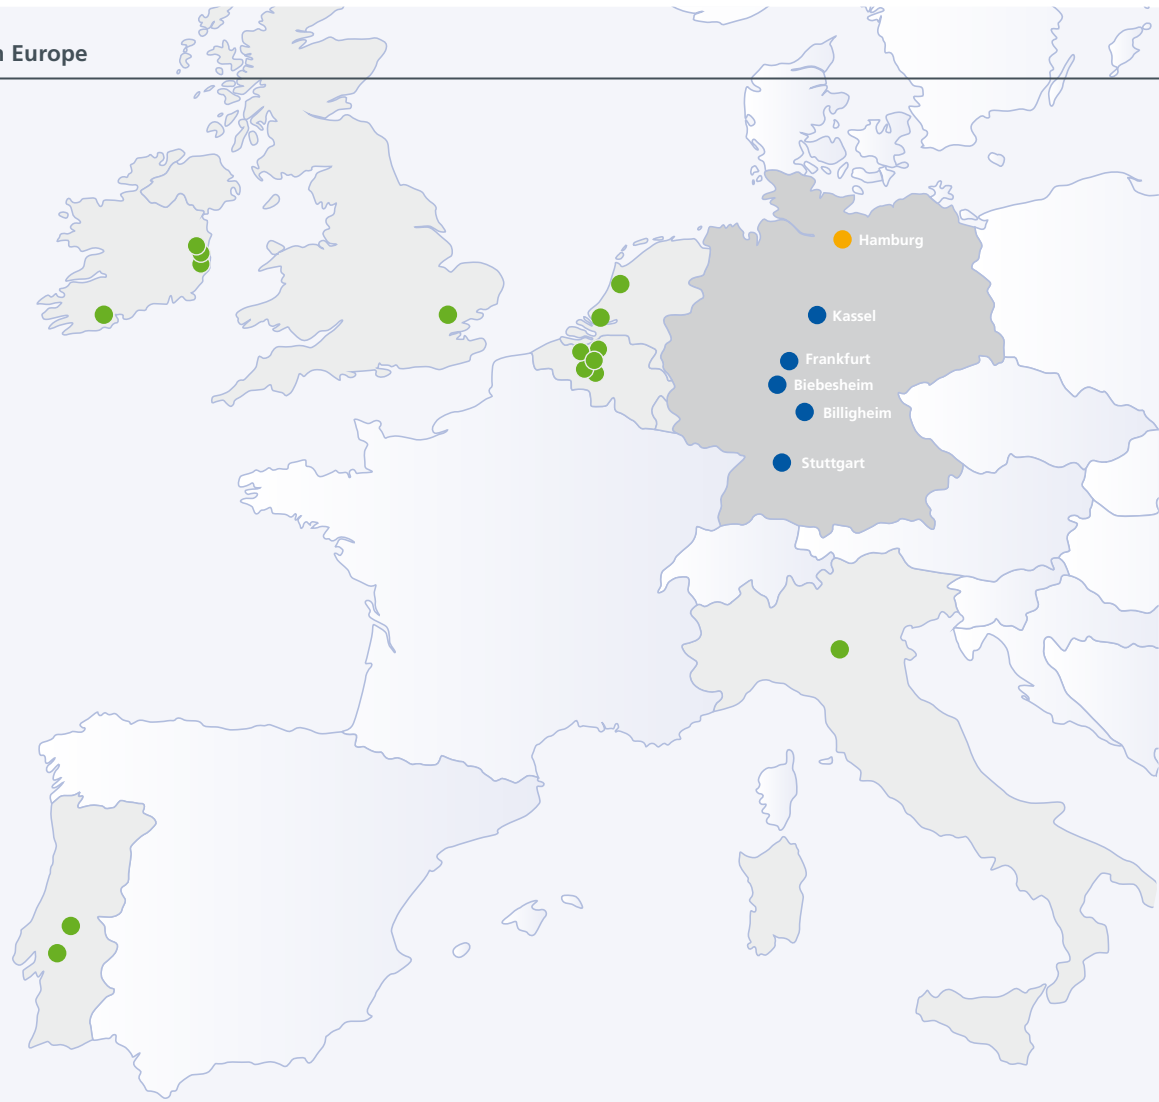

Together with INDAVER Germany and the two logistics companies GAREG and Panse Wetzlar, HIM and AVG are a major force in the German disposal market representing performance, flexibility, proximity to the customer and high-quality disposal solutions on a grand scale - nationally and, as a member of the INDAVER Group, also internationally.

With our extensive range of services and our integrated approach (total waste management), the INDAVER Group has established itself as a specialist for sustainable waste management in Europe. Customers for which we conceive and implement high-quality, sustainable and cost-effective solutions include industrial and commercial enterprises as well as retailers and municipalities.

## INDAVER: Close to You

Our extensive network of specialised treatment plants means we have excellent connections to many locations in Germany and the adjacent countries.

With a logistics system that incorporates our own as well as select external resources, we ensure that your waste is transported away quickly and securely in special vehicles and suitable containers for proper disposal. Keeping transportation routes as short as possible while also ensuring that hazardous waste is securely transported to the special treatment facilities operated for the purpose are two aspects of the transport management services we provide.

■ Our locations in Europe

**Hamburg**  
Hazardous waste incineration plant, chemical-physical treatment plant, separation plant for oil/water mixtures

**Biebesheim**  
Hazardous waste incineration plant, emulsion separation plant, integrated pre-treatment plant, transfer station